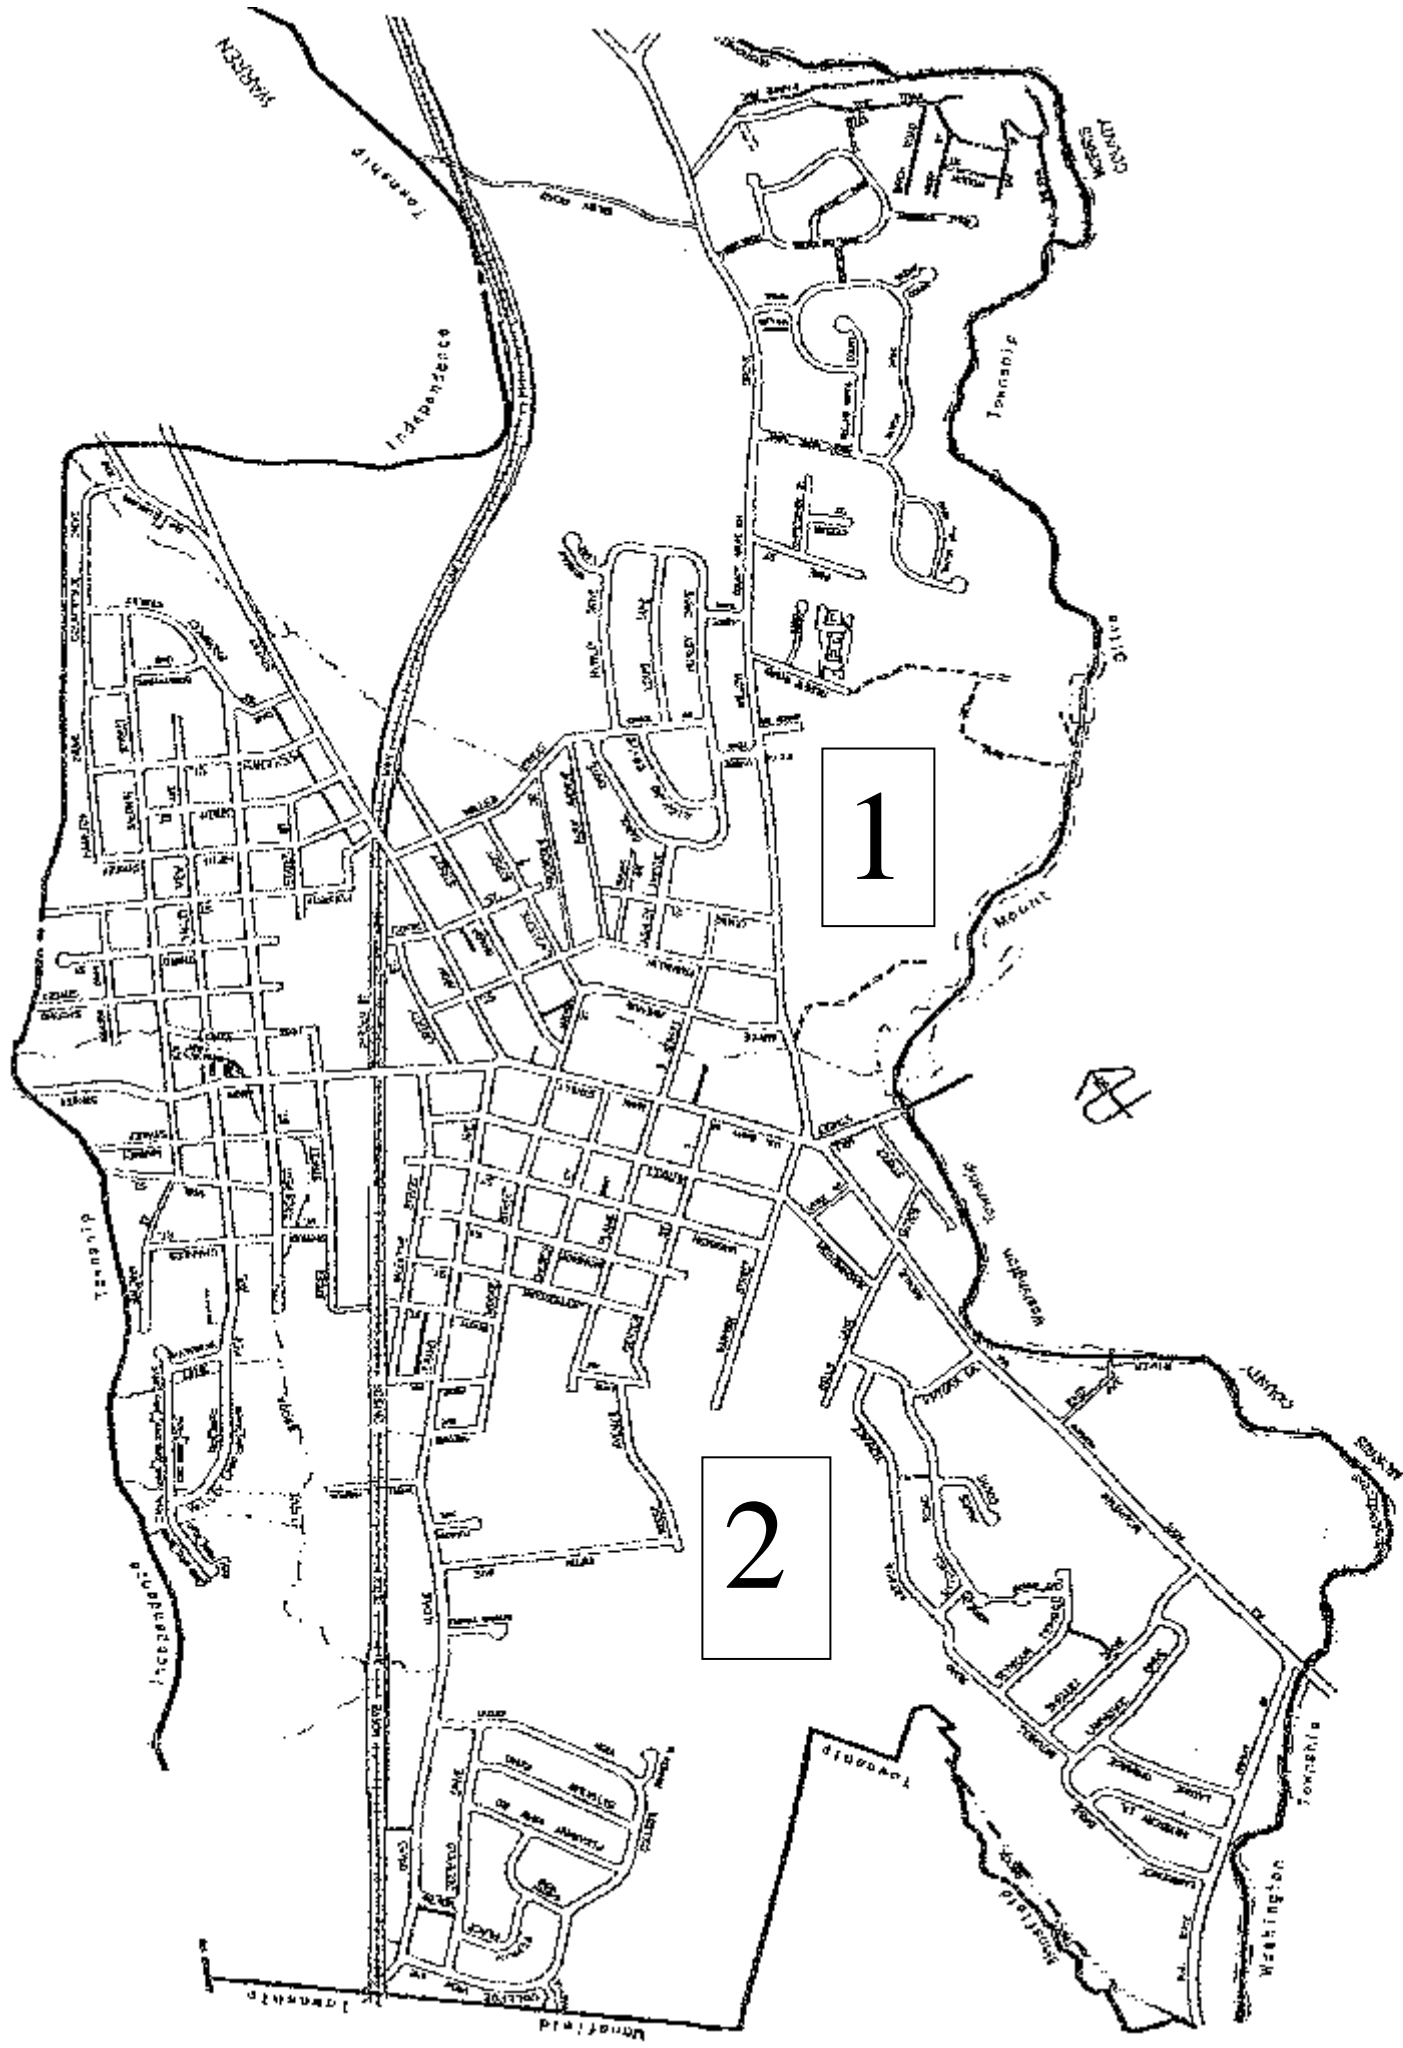

Hackettstown Committee for Crime Prevention

2017 Town Wide Yard Sale

Saturday & Sunday April 29rd & 30th

Hackettstown Committee for Crime Prevention
2017 Town Wide Yard Sale
Saturday & Sunday April 29rd & 30th

P a r t i c i p a t i n g S p o n s o r s

SECTION 1		SECTION 2	
East Side of Main Street		West Side of Main Street	
ASHLEY AVE.	226,		
BERGEN ST		CANAL WAY	
CAROL DR	110,	CARTER TERRACE	
CARRIAGE RD			
CHRISTOPHER ST	102,		
COUNTRYSIDE DR	108,	CHARLES ST	102,
DALTON RD.		CHURCH ST	
E. BALDWIN ST.	206, 208, 408,	COLLEGE VIEW DR	102, 136, 141, 152,
E. PROSPECT ST	155, 501,	DEERFIELD DRIVE	110,
E. STIGER	505,	FERRIS PLACE	116,
		FIRST AVE	
		FOURTH AVE	
E. VALLEY VIEW AVE	408, 503,		
FIFTH ST.		GRAND AVE	304, 535,
FRANKLIN ST.	311,	JAY CT	2,
HAMILTON DR.	101, 501, 503,	JAMES CT	9,
HELMS MILL RD.	84,	KENNETH LANE	
HIGH ST.	316,	LAURIE TERRACE	14,
HURLEY DR	314, 323, 329, 412,	LAWRENCE DR	6,
LAFAYETTE ST	315, 413,	MITCHELL RD.	
LOUIS LANE	113,	PLEASANT VIEW RD	111,
MUSKY RIDGE	27,	ROBINS COURT	105,
ROLLING RAPIDS	17,		
RICHARD DR	110, 117	SEYMOUR TERRACE	4, 18
SAXTON DR	28, 53, 72,		
SCENIC COURT		SHELLEY DRIVE	20
		VAIL ST	201
SEVENTH ST		VALENTINE ST	400,
SHARP ST	316,	VICTORIA VILLAGE	
THIRD ST	205,	WARREN ST	603,
		WASHINGTON ST	300, 432, 641, 647, 652,
WATER ST	128,	W. MOORE ST	313
WATCH HILL RD	88	W. PLANE ST	204, 309, 503
WATER ST	128,	W. PROSPECT	200, 206,
WILLOW GROVE ST		W. VALLEY VIEW	408, 517,